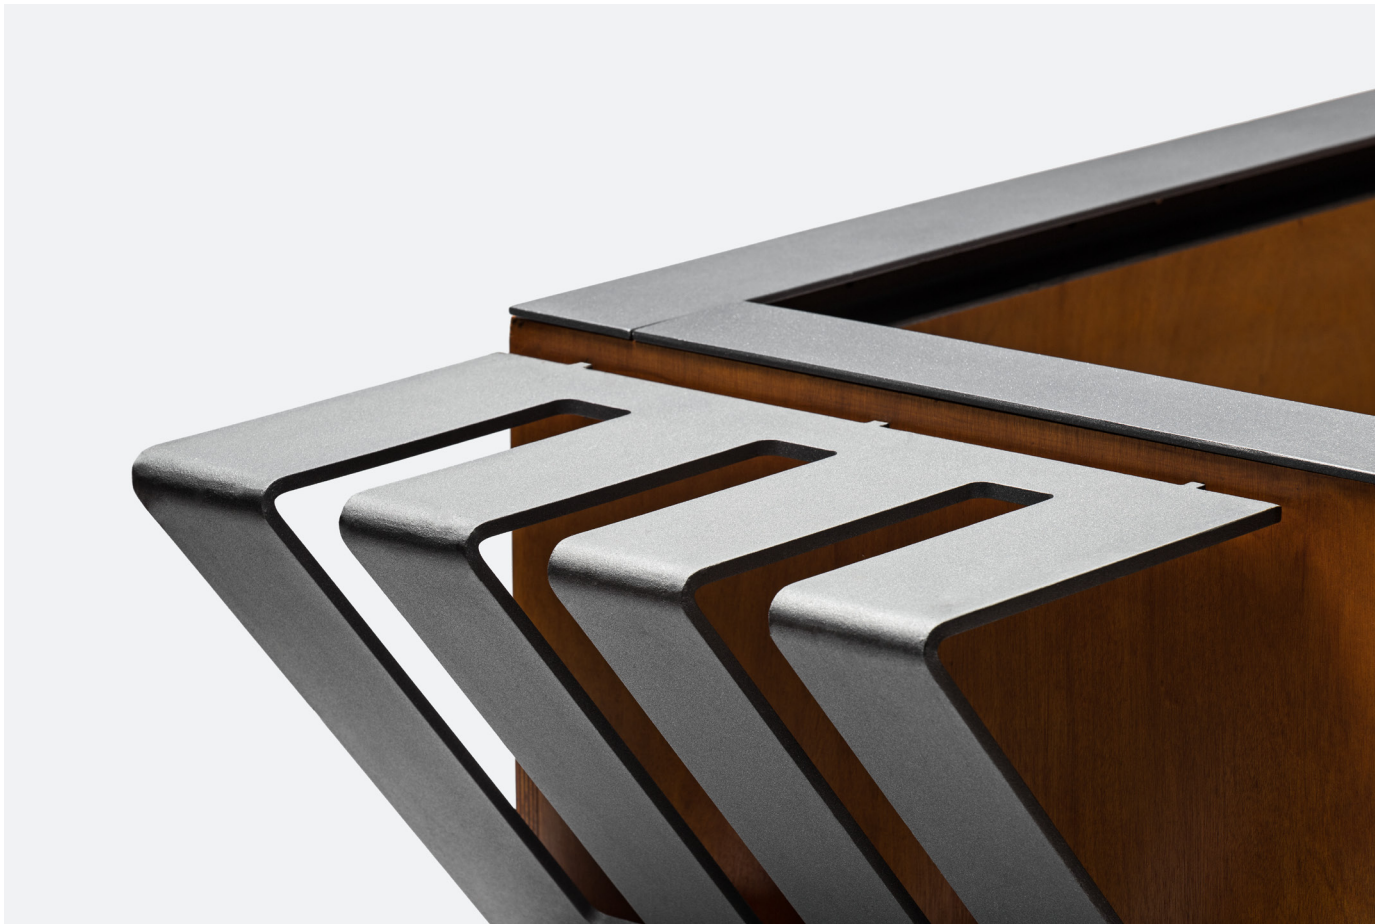

SIT BIK F1

[PT]

Sit Bik assume-se como metamorfose na forma e na função. Reúne funções distintas até aqui abordadas separadamente, implicando uma atitude projetual assente numa lógica de afinidade e inter-relação. É assim latente a preocupação na otimização da ocupação horizontal dos espaços.

Sit Bik permeia o jogo modular entre funções sem que para isso perca o seu objetivo enquanto contentor de objetos naturais.

Uma árvore, um banco, um parque de bicicletas.

Uma sombra, um espaço de estar, um espaço seguro.

[EN]

Sit Bik assumes itself as a metamorphosis in terms of form and function. It gathers distinct functions hitherto treated separately, implying a design attitude based on a logic of affinity and interrelationship.

Optimizing horizontal occupation of spaces is thus a latent concern.

Sit Bik permeates the modular game between functions, without ever losing its goal as a container for natural objects.

A tree, a bench, a bicycle rack.

A shadow, a living space, a safe space.